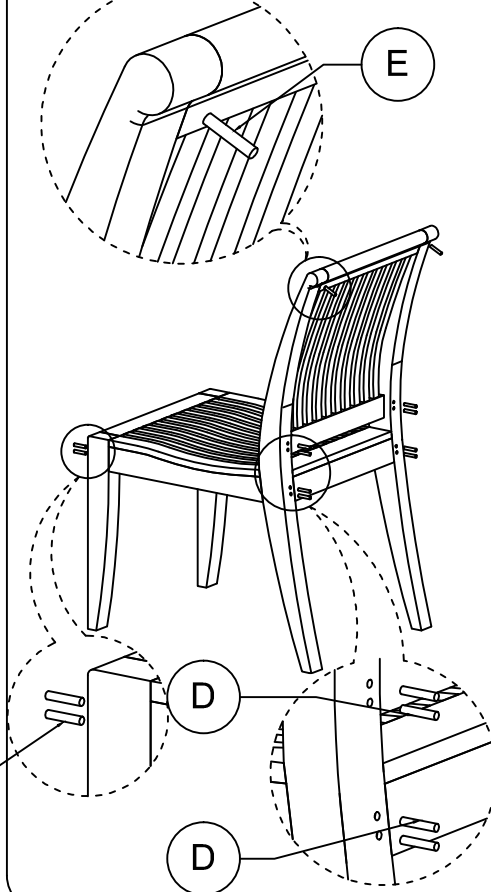

11810 - LAGUNA DINING SIDE CHAIR

PARTLIST :

A. BACKREST 1 PCE

B. SEATREST 1 PCE

C. END FRAME 2 PCS

HARDWARE :

D. WOODEN DOWELS "A" 12 PCS

E. WOODEN DOWELS "B" 2 PCS

1

2

3

4