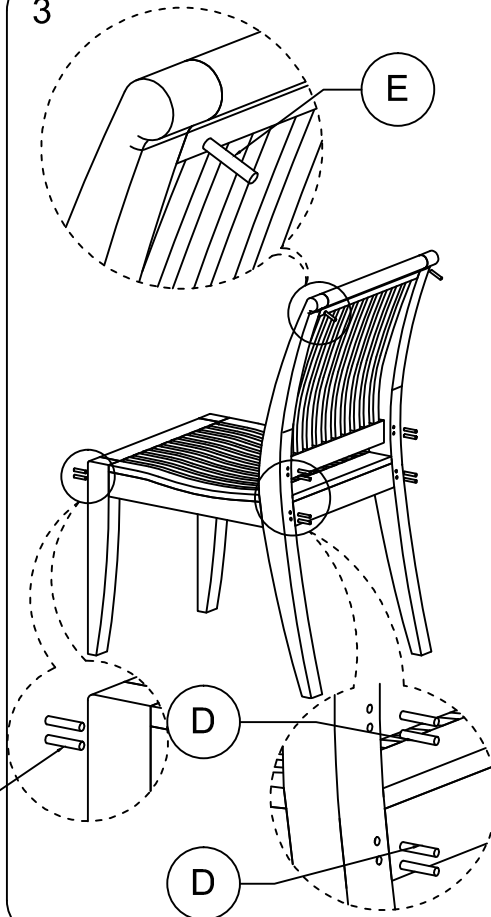

11810 - LAGUNA DINING SIDE CHAIR

PARTLIST :

A. BACKREST 1 PCE

B. SEATREST 1 PCE

C. END FRAME 2 PCS

HARDWARE :

D. WOODEN DOWELS "A" 12 PCS

E. WOODEN DOWELS "B" 2 PCS

1

2

3

4