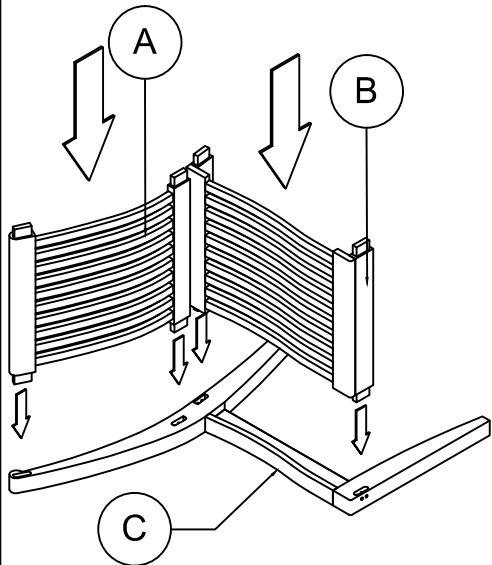

11810 - LAGUNA DINING SIDE CHAIR

PARTLIST :

A. BACKREST 1 PCE

B. SEATREST 1 PCE

C. END FRAME 2 PCS

HARDWARE :

D. WOODEN DOWELS "A" 12 PCS

E. WOODEN DOWELS "B" 2 PCS

1