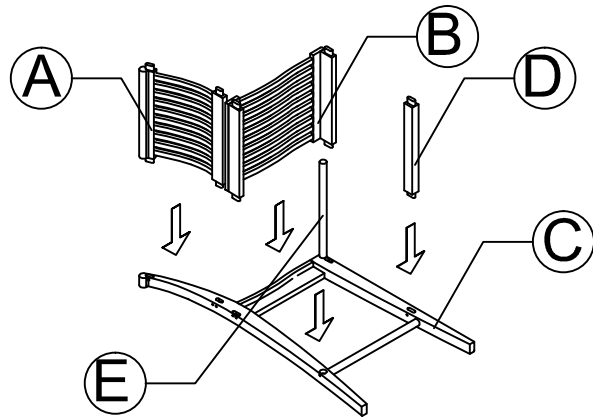

# 11910\_LAGUNA BAR CHAIR

PART LIST :

A. BACKREST 1 PC

B. SEATREST 1 PC

C. END FRAME 2 PCS

D. FRONT RAIL 1 PC

HARDWARE :

F. WOODEN DOWEL "A " 2 PCS 

G. WOODEN DOWEL "B" 16 PCS 

E. BACK RAIL 1 PC

1

2

3

4