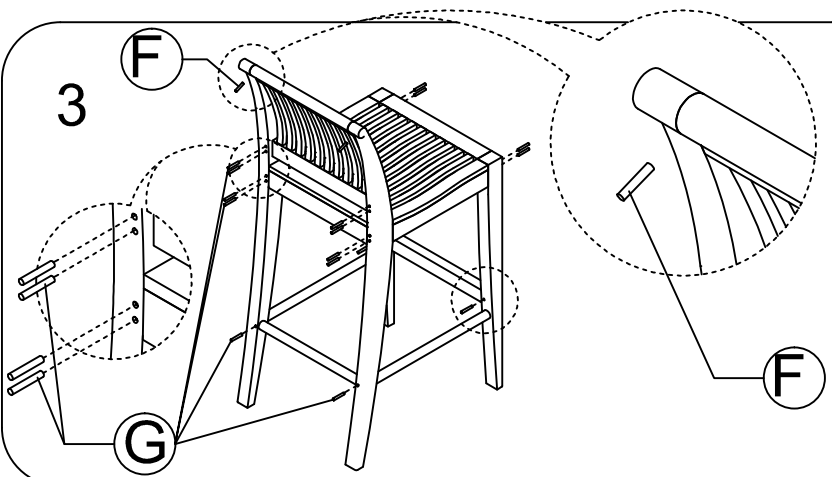

# 11910\_LAGUNA BAR CHAIR

PART LIST :

A. BACKREST 1 PC

B. SEATREST 1 PC

C. END FRAME 2 PCS

D. FRONT RAIL 1 PC

HARDWARE :

F. WOODEN DOWEL "A " 2 PCS 

G. WOODEN DOWEL "B" 16 PCS 

E. BACK RAIL 1 PC

1

2

3

4