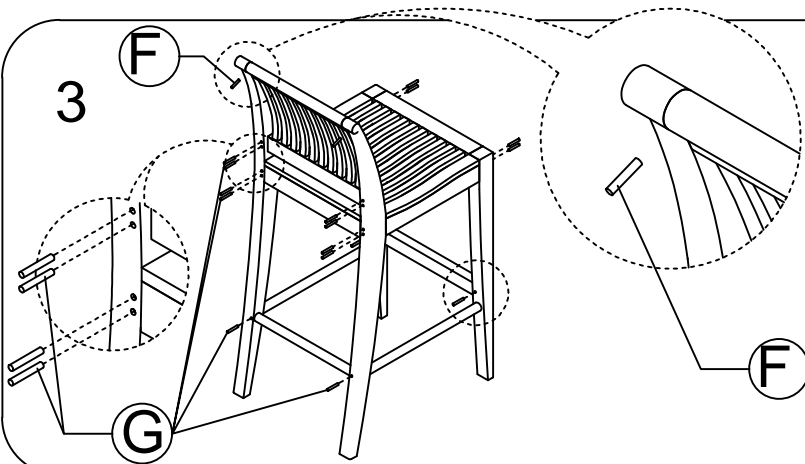

11915_LAGUNA COUNTER HIGH BARSTOOL

PART LIST :

A. BACKREST 1 PC

B. SEATREST 1 PC

C. END FRAME 2 PCS

D. FRONT RAIL 1 PC

HARDWARE :

F. WOODEN DOWEL "A " 2 PCS

G. WOODEN DOWEL "B" 16 PCS

E. BACK RAIL 1 PC

1

2

3

4