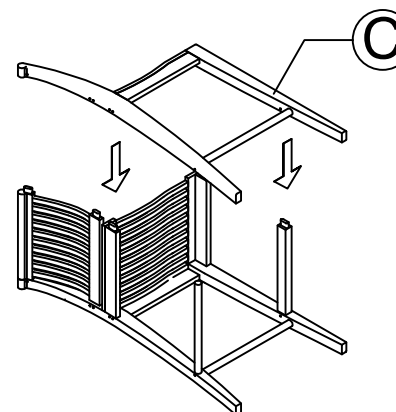

11915_LAGUNA COUNTER HIGH BARSTOOL

PART LIST :

A. BACKREST 1 PC

B. SEATREST 1 PC

C. END FRAME 2 PCS

D. FRONT RAIL 1 PC

HARDWARE :

F. WOODEN DOWEL "A " 2 PCS

G. WOODEN DOWEL "B" 16 PCS

E. BACK RAIL 1 PC

1

2

3

4