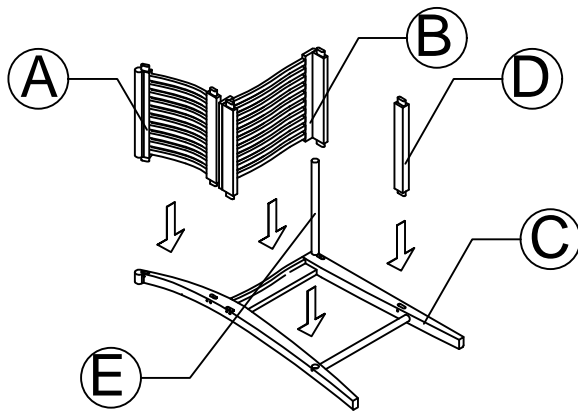

11915_LAGUNA COUNTER HIGH BARSTOOL

PART LIST :

A. BACKREST 1 PC

B. SEATREST 1 PC

C. END FRAME 2 PCS

D. FRONT RAIL 1 PC

HARDWARE :

F. WOODEN DOWEL "A " 2 PCS

G. WOODEN DOWEL "B" 16 PCS

E. BACK RAIL 1 PC

1

2

3

4