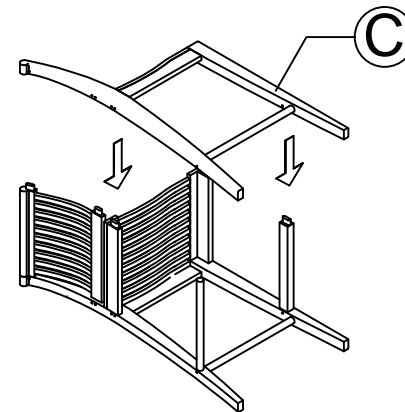

11915_LAGUNA COUNTER HIGH BARSTOOL

PART LIST :

A. BACKREST 1 PC

B. SEATREST 1 PC

C. END FRAME 2 PCS

D. FRONT RAIL 1 PC

HARDWARE :

F. WOODEN DOWEL "A " 2 PCS

G. WOODEN DOWEL "B" 16 PCS

E. BACK RAIL 1 PC

1

2

3

4