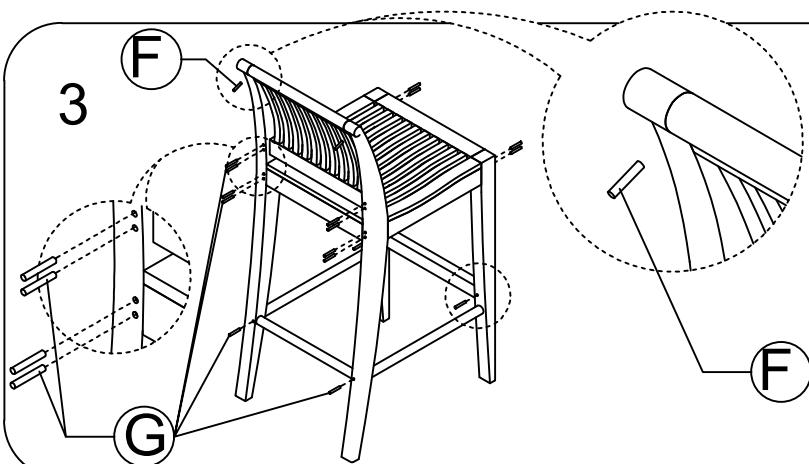

11915_LAGUNA COUNTER HIGH BARSTOOL

PART LIST :

A. BACKREST 1 PC

B. SEATREST 1 PC

C. END FRAME 2 PCS

D. FRONT RAIL 1 PC

HARDWARE :

F. WOODEN DOWEL "A " 2 PCS

G. WOODEN DOWEL "B" 16 PCS

E. BACK RAIL 1 PC

1

2

3

4