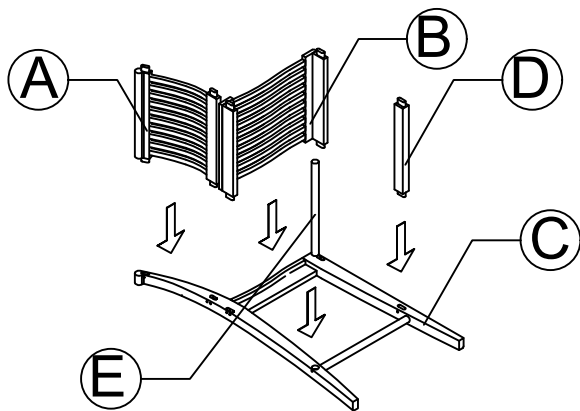

11915_LAGUNA COUNTER HIGH BARSTOOL

PART LIST :

A. BACKREST 1 PC

B. SEATREST 1 PC

C. END FRAME 2 PCS

D. FRONT RAIL 1 PC

HARDWARE :

F. WOODEN DOWEL "A " 2 PCS

G. WOODEN DOWEL "B" 16 PCS

E. BACK RAIL 1 PC

1

2

3

4