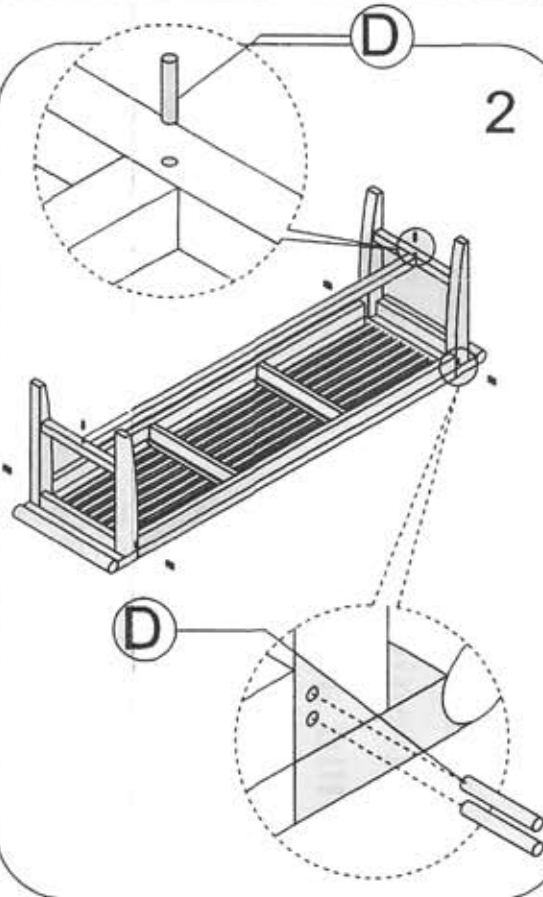

## PART LIST :

A. SEAT REST 1 PC

B. LEGS FRAME 2 PCS

C. STRETCHER 1 PC

## HARDWARE :

D. WOODEN DOWELS 10 PCS

1

2

3

### "IMPORTANT!!

Each joint is unique, precise and will fit flush. You must match the white numbered labels with the corresponding number on opposite piece. Put all pieces together **first** to assure that all the joints fit flush **then** tap in the wooden dowels"