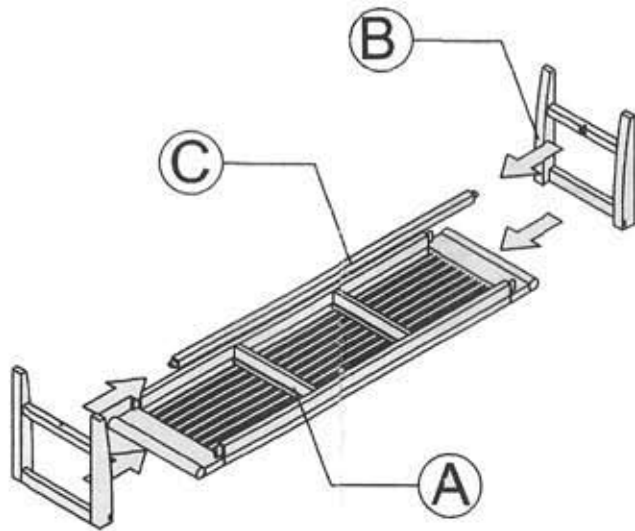

13916 - LAGUNA BACKLESS BENCH 5FT

PART LIST :

A. SEAT REST 1 PC

B. LEGS FRAME 2 PCS

C. STRETCHER 1 PC

HARDWARE :

D. WOODEN DOWELS 10 PCS

1

2

3

"IMPORTANT!!

Each joint is unique, precise and will fit flush. You must match the white numbered labels with the corresponding number on opposite piece. Put all pieces together **first** to assure that all the joints fit flush **then** tap in the wooden dowels"