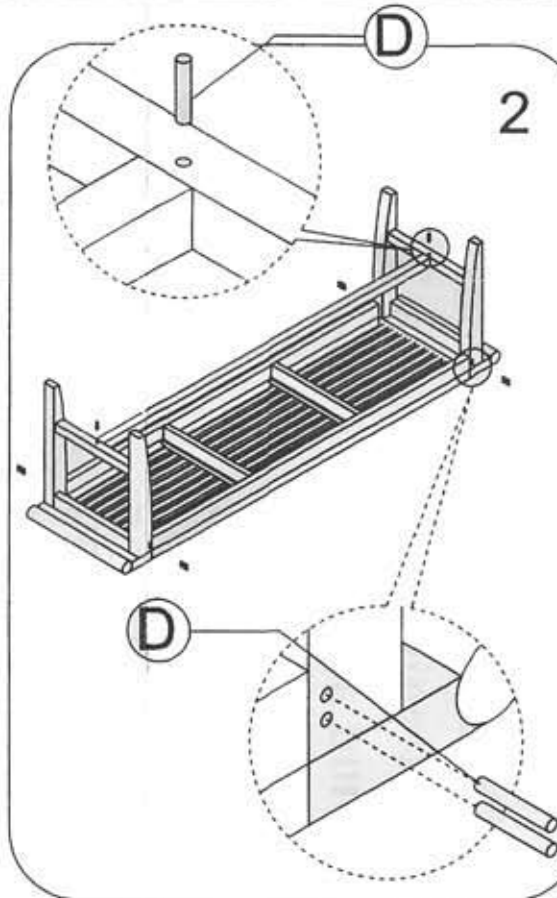

13916 - LAGUNA BACKLESS BENCH 5FT

PART LIST :

A. SEAT REST 1 PC

B. LEGS FRAME 2 PCS

C. STRETCHER 1 PC

HARDWARE :

D. WOODEN DOWELS 10 PCS

1

2

3

"IMPORTANT!!

Each joint is unique, precise and will fit flush. You must match the white numbered labels with the corresponding number on opposite piece. Put all pieces together **first** to assure that all the joints fit flush **then** tap in the wooden dowels"