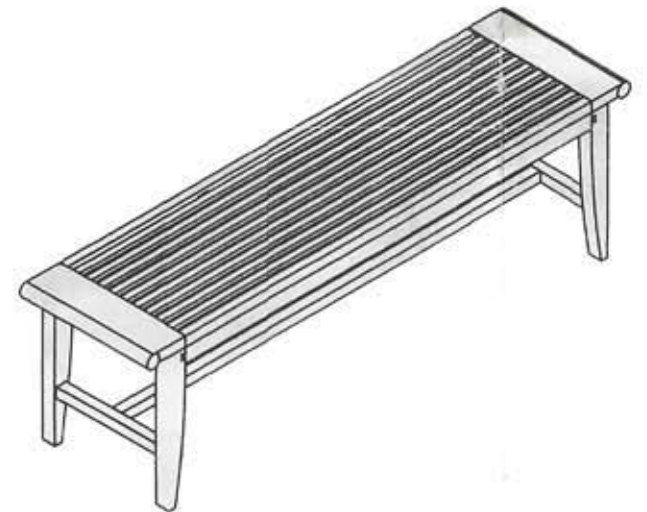

13916 - LAGUNA BACKLESS BENCH 5FT

PART LIST :

A. SEAT REST 1 PC

B. LEGS FRAME 2 PCS

C. STRETCHER 1 PC

HARDWARE :

D. WOODEN DOWELS 10 PCS

1

2

3

"IMPORTANT!!

Each joint is unique, precise and will fit flush. You must match the white numbered labels with the corresponding number on opposite piece. Put all pieces together **first** to assure that all the joints fit flush **then** tap in the wooden dowels"