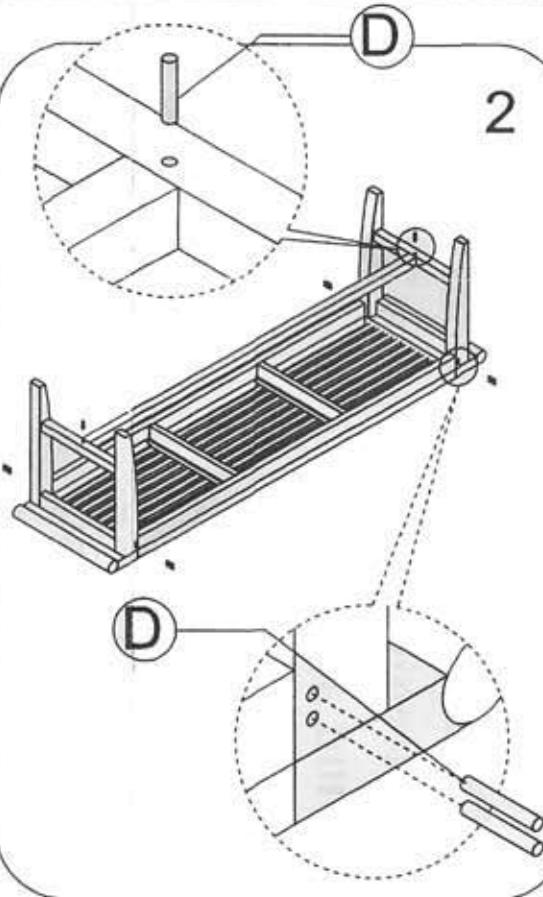

13916 - LAGUNA BACKLESS BENCH 5FT

PART LIST :

A. SEAT REST 1 PC

B. LEGS FRAME 2 PCS

C. STRETCHER 1 PC

HARDWARE :

D. WOODEN DOWELS 10 PCS

1

2

3

"IMPORTANT!!

Each joint is unique, precise and will fit flush. You must match the white numbered labels with the corresponding number on opposite piece. Put all pieces together **first** to assure that all the joints fit flush **then** tap in the wooden dowels"