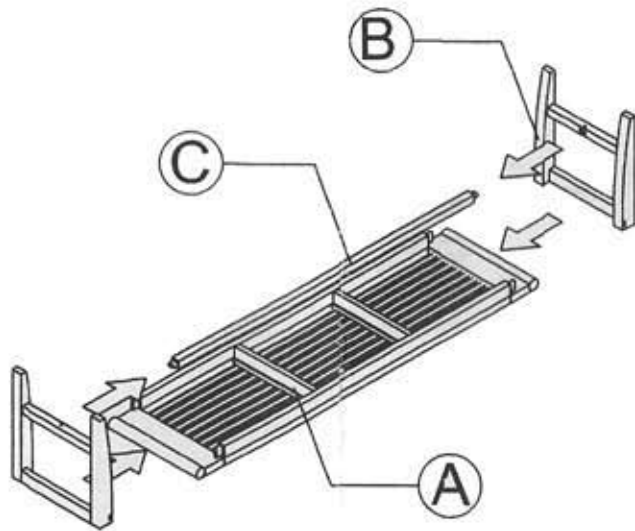

13916 - LAGUNA BACKLESS BENCH 5FT

PART LIST :

A. SEAT REST 1 PC

B. LEGS FRAME 2 PCS

C. STRETCHER 1 PC

HARDWARE :

D. WOODEN DOWELS 10 PCS

1

2

3

"IMPORTANT!!

Each joint is unique, precise and will fit flush. You must match the white numbered labels with the corresponding number on opposite piece. Put all pieces together **first** to assure that all the joints fit flush **then** tap in the wooden dowels"