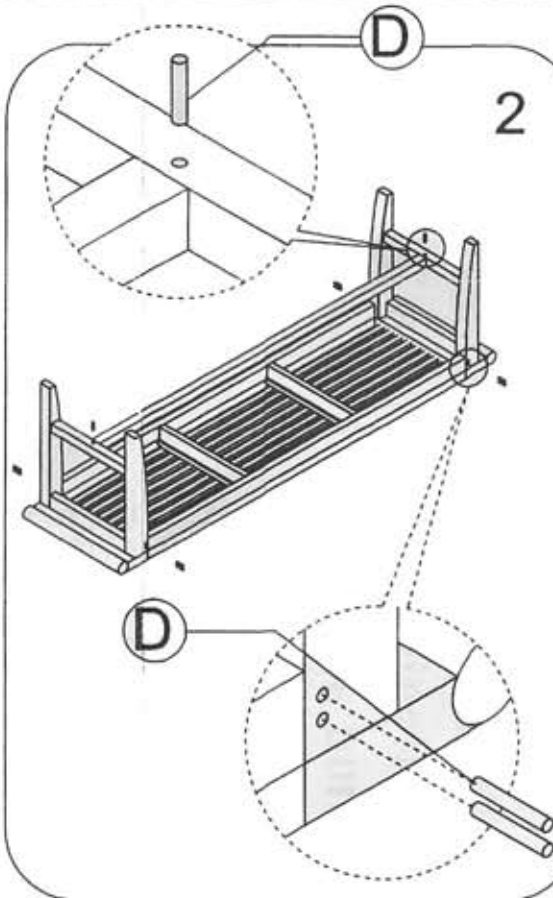

13917 - LAGUNA BACKLESS BENCH 6FT

PART LIST :

A. SEAT REST 1 PC

B. LEGS FRAME 2 PCS

C. STRETCHER 1 PC

HARDWARE :

D. WOODEN DOWELS 10 PCS

1

2

3

"IMPORTANT!!

Each joint is unique, precise and will fit flush. You must match the white numbered labels with the corresponding number on opposite piece. Put all pieces together **first** to assure that all the joints fit flush **then** tap in the wooden dowels"