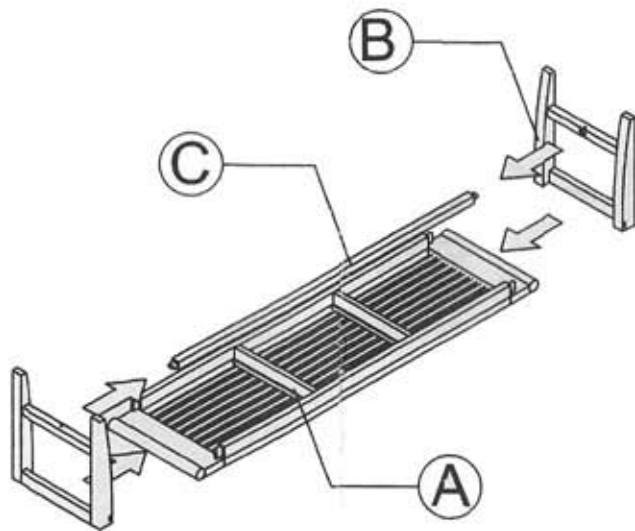

13917 - LAGUNA BACKLESS BENCH 6FT

PART LIST :

A. SEAT REST 1 PC

B. LEGS FRAME 2 PCS

C. STRETCHER 1 PC

HARDWARE :

D. WOODEN DOWELS 10 PCS

1

2

3

"IMPORTANT!!

Each joint is unique, precise and will fit flush. You must match the white numbered labels with the corresponding number on opposite piece. Put all pieces together **first** to assure that all the joints fit flush **then** tap in the wooden dowels"