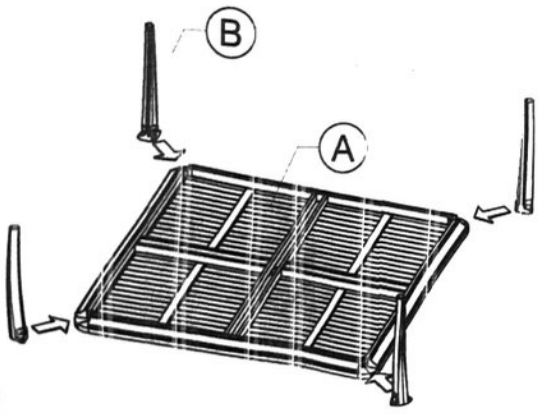

15075 - Veranda Square Table 181.5cm

**PART LIST:**

A. Top Table 1 pce

B. Legs 4 pcs

**HARDWARE:**

C. Hexagonal Screw 8 pcs

D. Flat Washer 8 pcs

E. Spring Washer 8 pcs

F. Allen Key 1 pc

G. Umbrella Cup 1 pc

1

2

3

**"IMPORTANT!!**  
 Each joint is unique, precise and will fit flush. You must match the white numbered labels with the corresponding number on opposite piece. Put all pieces together first to assure that all the joints fit flush then tap in the wooden dowels"