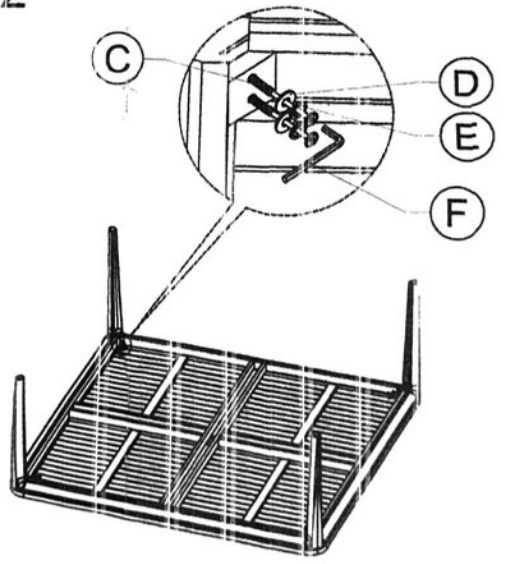

15075 - Veranda Square Table 181.5cm

**PART LIST:**

A. Top Table 1 pce

B. Legs 4 pcs

**HARDWARE:**

C. Hexagonal Screw 8 pcs

D. Flat Washer 8 pcs

E. Spring Washer 8 pcs

F. Allen Key 1 pc

G. Umbrella Cup 1 pc

1

2

3

**"IMPORTANT!!**  
 Each joint is unique, precise and will fit flush. You must match the white numbered labels with the corresponding number on opposite piece. Put all pieces together first to assure that all the joints fit flush then tap in the wooden dowels"