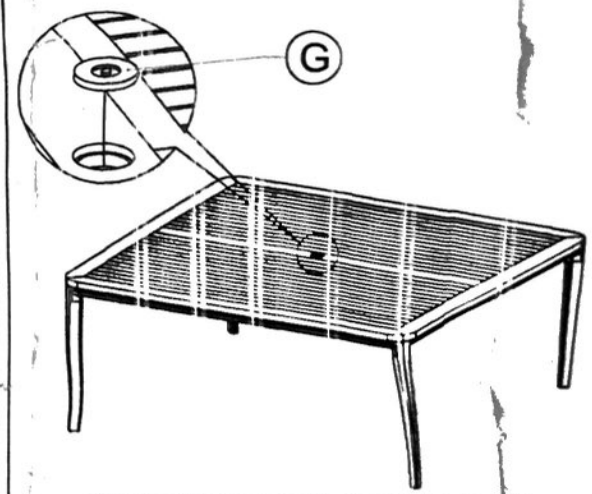

15075 - Veranda Square Table 181.5cm

**PART LIST:**

A. Top Table 1 pce

B. Legs 4 pcs

**HARDWARE:**

C. Hexagonal Screw 8 pcs

D. Flat Washer 8 pcs

E. Spring Washer 8 pcs

F. Allen Key 1 pc

G. Umbrella Cup 1 pc

1

2

3

**"IMPORTANT!!**  
 Each joint is unique, precise and will fit flush. You must match the white numbered labels with the corresponding number on opposite piece. Put all pieces together first to assure that all the joints fit flush then tap in the wooden dowels"