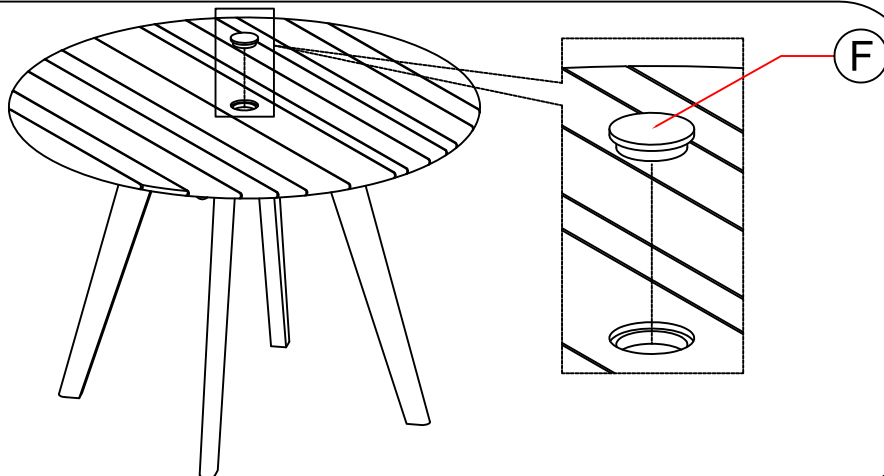

15916 SURF ROUND DINING TABLE

PART LIST :

A . TABLE TOP = 1 PCS

B . LEGS = 4 PCS

HARDWARE :

C. WASHER : = 12 PCS
D. BOLT : = 16 PCS
E. ALLEN KEY : = 1 PC
F. WOODEN PLUG : = 1 PC

1

2

3

4