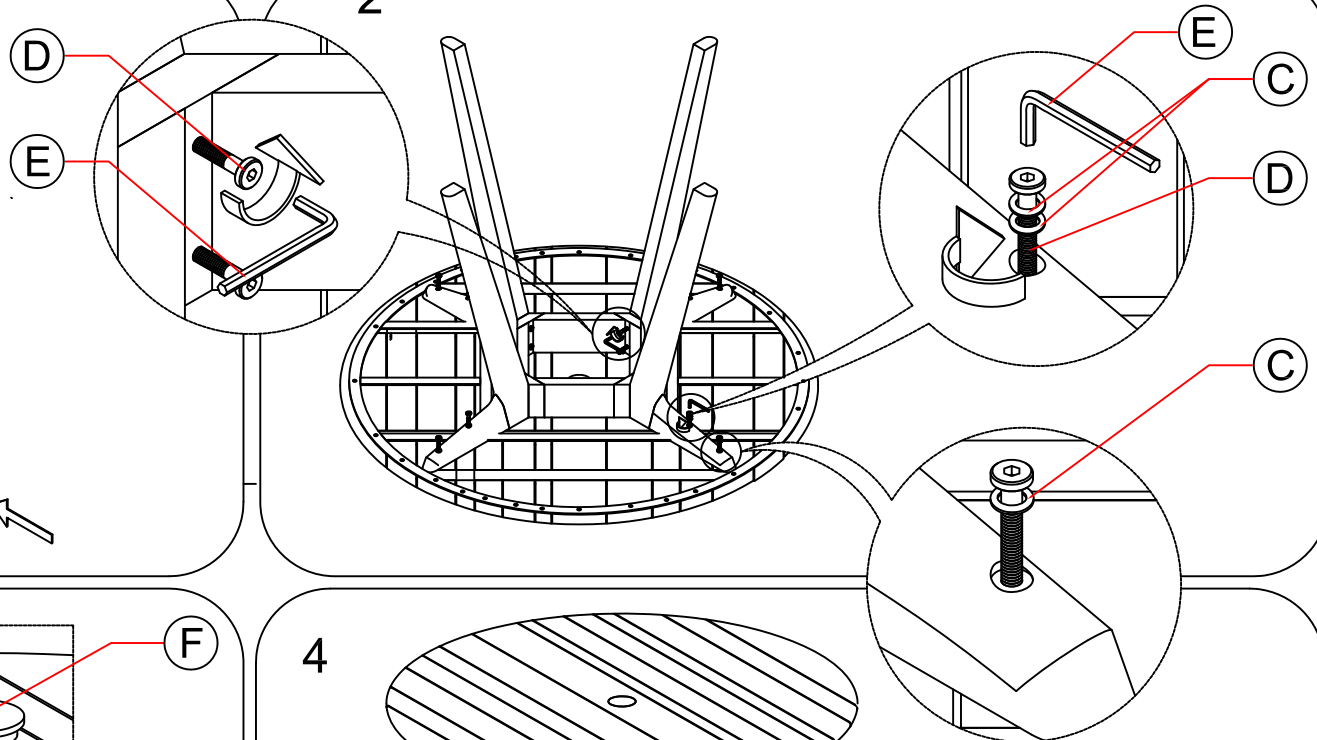

# 15916 SURF ROUND DINING TABLE

PART LIST :

A . TABLE TOP = 1 PCS

B . LEGS = 4 PCS

HARDWARE :

C. WASHER :  = 12 PCS  
D. BOLT :  = 16 PCS  
E. ALLEN KEY :  = 1 PC  
F. WOODEN PLUG :  = 1 PC

1

2