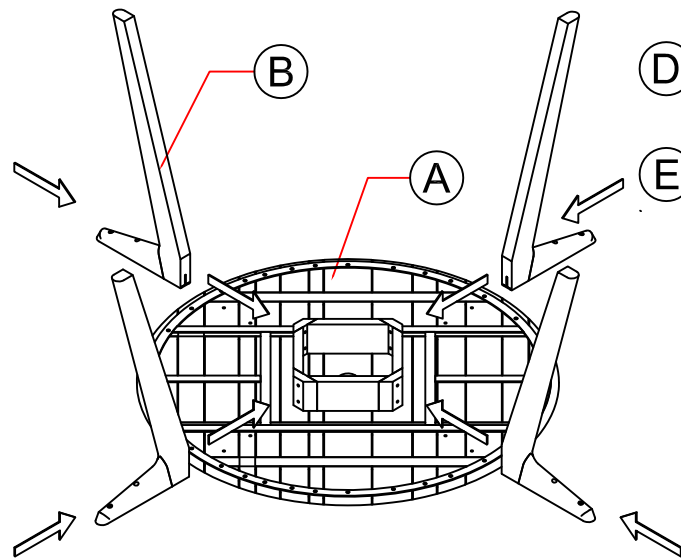

# 15916 SURF ROUND DINING TABLE

PART LIST :

A . TABLE TOP = 1 PCS

B . LEGS = 4 PCS

HARDWARE :

C. WASHER :  = 12 PCS  
D. BOLT :  = 16 PCS  
E. ALLEN KEY :  = 1 PC  
F. WOODEN PLUG :  = 1 PC

1

2

3

4