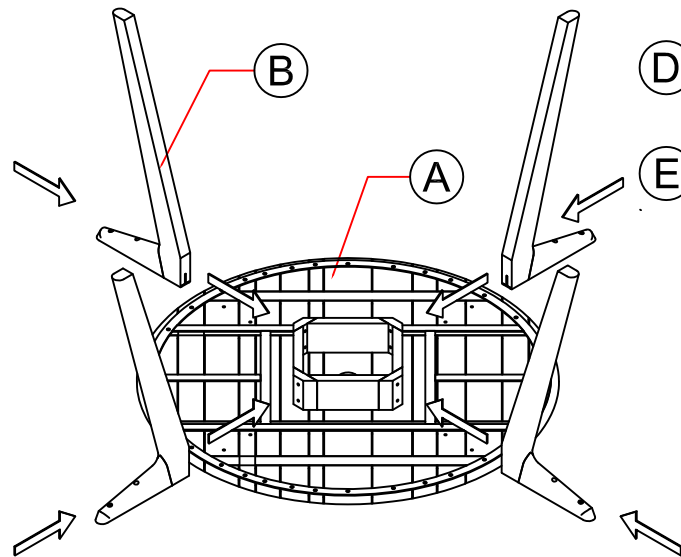

15916 SURF ROUND DINING TABLE

PART LIST :

A . TABLE TOP = 1 PCS

B . LEGS = 4 PCS

HARDWARE :

C. WASHER :  = 12 PCS

D. BOLT :  = 16 PCS

E. ALLEN KEY :  = 1 PC

F. WOODEN PLUG :  = 1 PC

1

2

3

4