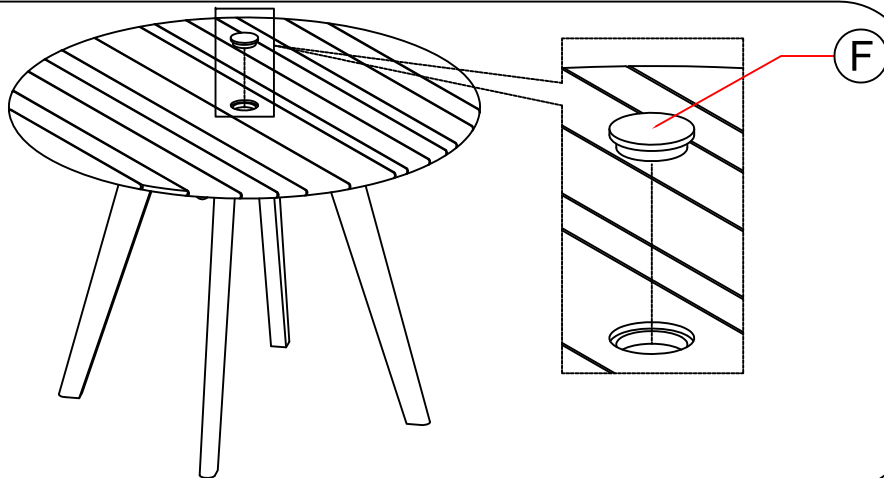

15916 SURF ROUND DINING TABLE

PART LIST :

A . TABLE TOP = 1 PCS

B . LEGS = 4 PCS

HARDWARE :

C. WASHER :  = 12 PCS

D. BOLT :  = 16 PCS

E. ALLEN KEY :  = 1 PC

F. WOODEN PLUG :  = 1 PC

1

2

3

4