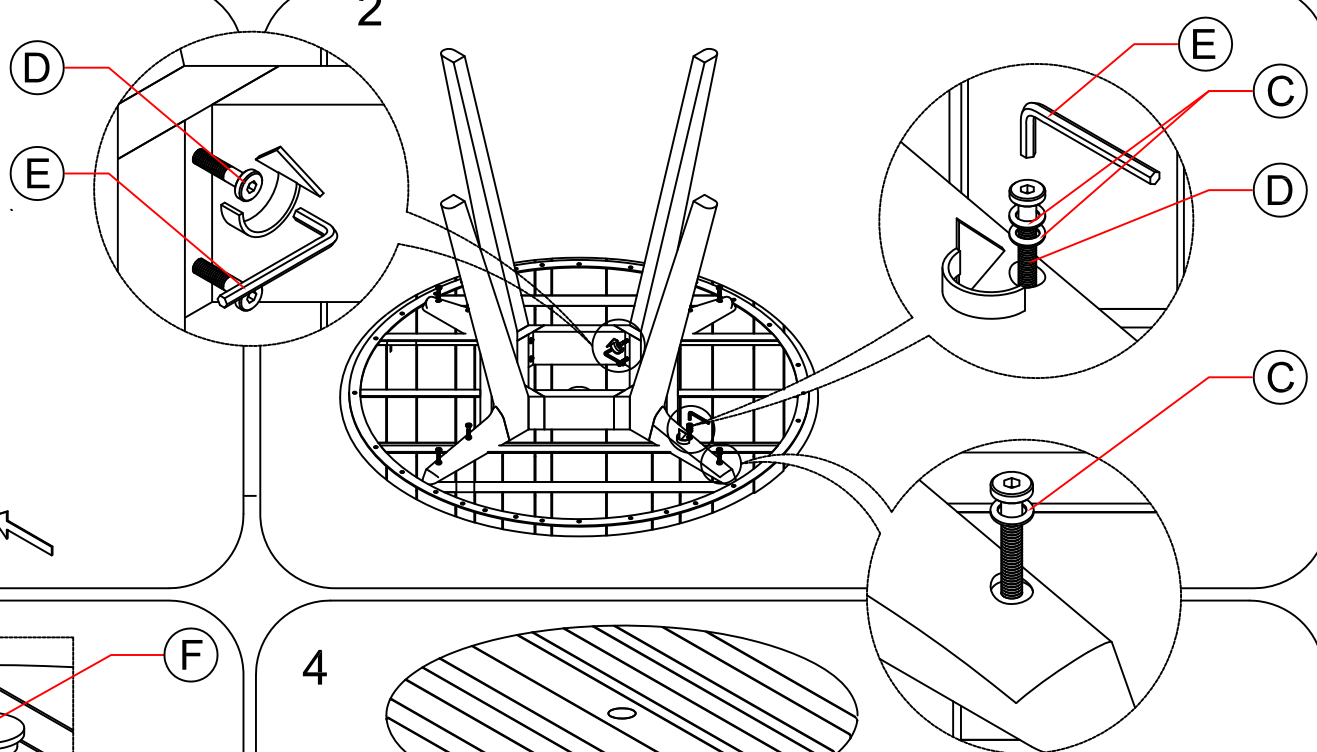

15916 SURF ROUND DINING TABLE

PART LIST :

A . TABLE TOP = 1 PCS

B . LEGS = 4 PCS

HARDWARE :

C. WASHER :  = 12 PCS

D. BOLT :  = 16 PCS

E. ALLEN KEY :  = 1 PC

F. WOODEN PLUG :  = 1 PC

1

2

3

4