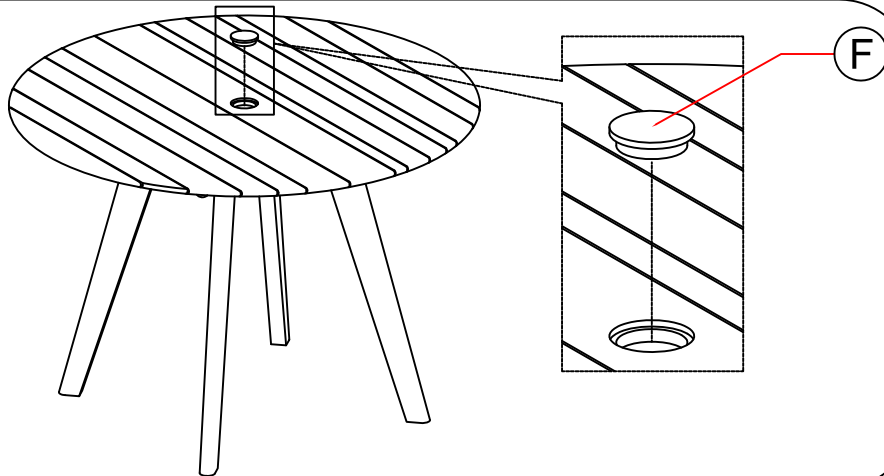

15916 SURF ROUND DINING TABLE

PART LIST :

A . TABLE TOP = 1 PCS

B . LEGS = 4 PCS

HARDWARE :

C. WASHER :  = 12 PCS

D. BOLT :  = 16 PCS

E. ALLEN KEY :  = 1 PC

F. WOODEN PLUG :  = 1 PC

1

2

3

4