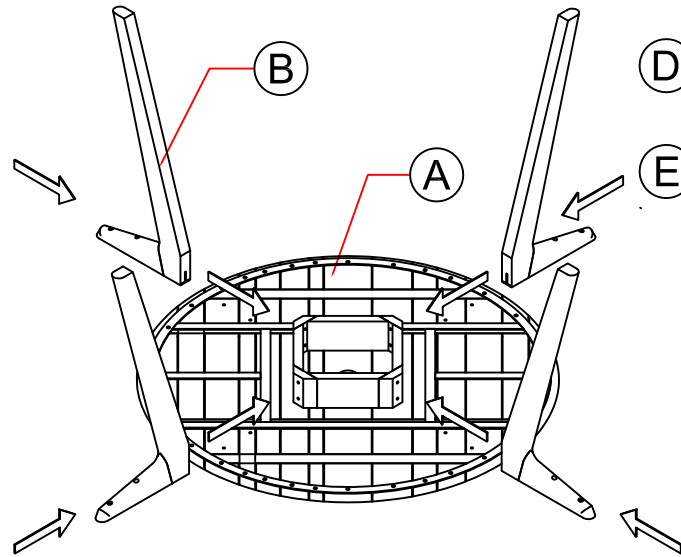

15916 SURF ROUND DINING TABLE

PART LIST :

A . TABLE TOP = 1 PCS

B . LEGS = 4 PCS

HARDWARE :

C. WASHER :  = 12 PCS

D. BOLT :  = 16 PCS

E. ALLEN KEY :  = 1 PC

F. WOODEN PLUG :  = 1 PC

1

2

3

4