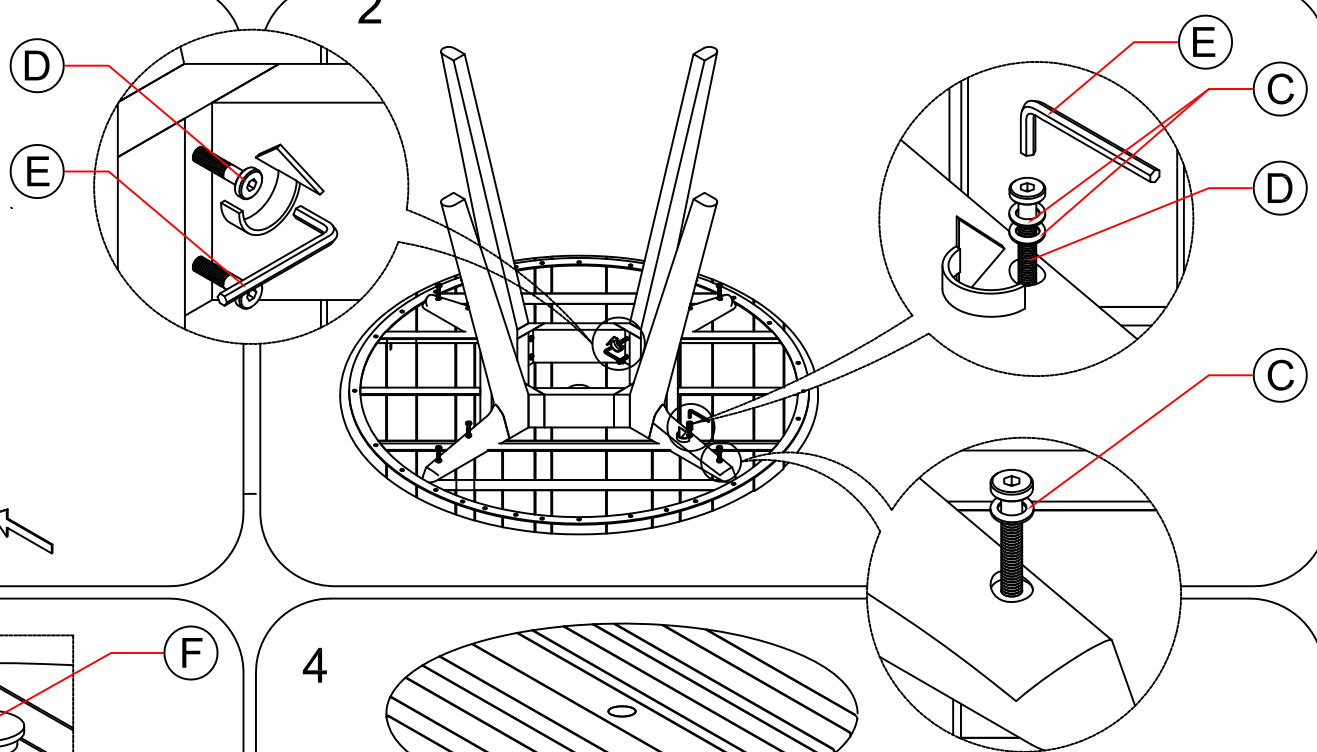

15916 SURF ROUND DINING TABLE

PART LIST :

A . TABLE TOP = 1 PCS

B . LEGS = 4 PCS

HARDWARE :

C. WASHER :  = 12 PCS

D. BOLT :  = 16 PCS

E. ALLEN KEY :  = 1 PC

F. WOODEN PLUG :  = 1 PC

1

2

3

4