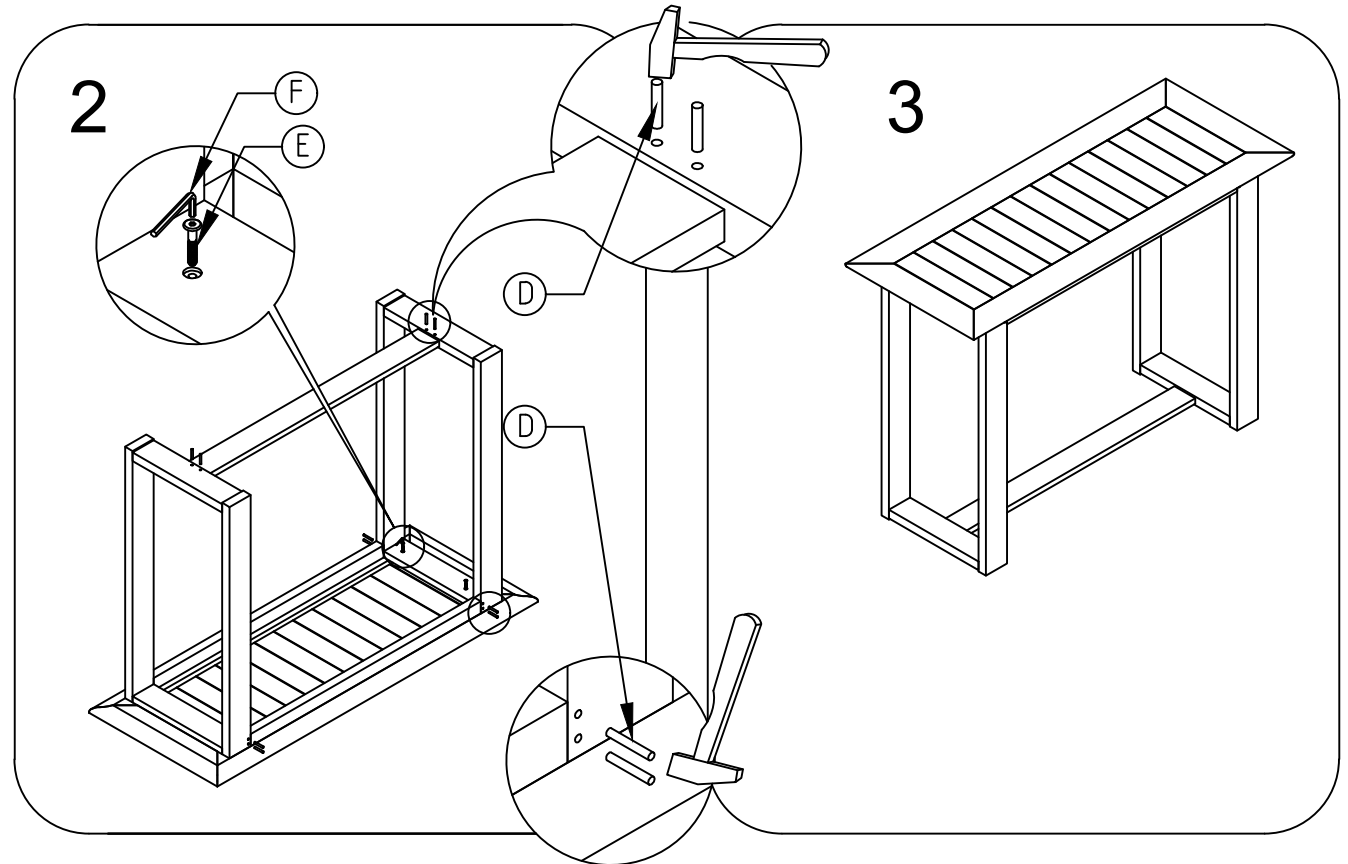

15999 - HORIZON BAR TABLE

PART LIST :

A. TOP TABLE 1 PC

B. LEG TABLE 1 PCS

C. STRETCHER 1 PC

HARDWARE :

D. WOODEN DOWEL 12 PCS

E. ALLEN BOLT 4 PCS

F. ALLEN KEY 1 PC

NOTE : Use a soft mallet hammer (not include) to prevent marking or denting wood when inserting wood dowels. Do not use excessive force to insert dowels. After inserting wood dowels, minimal sanding may be necessary to make dowel ends flush with surface

1

2

3