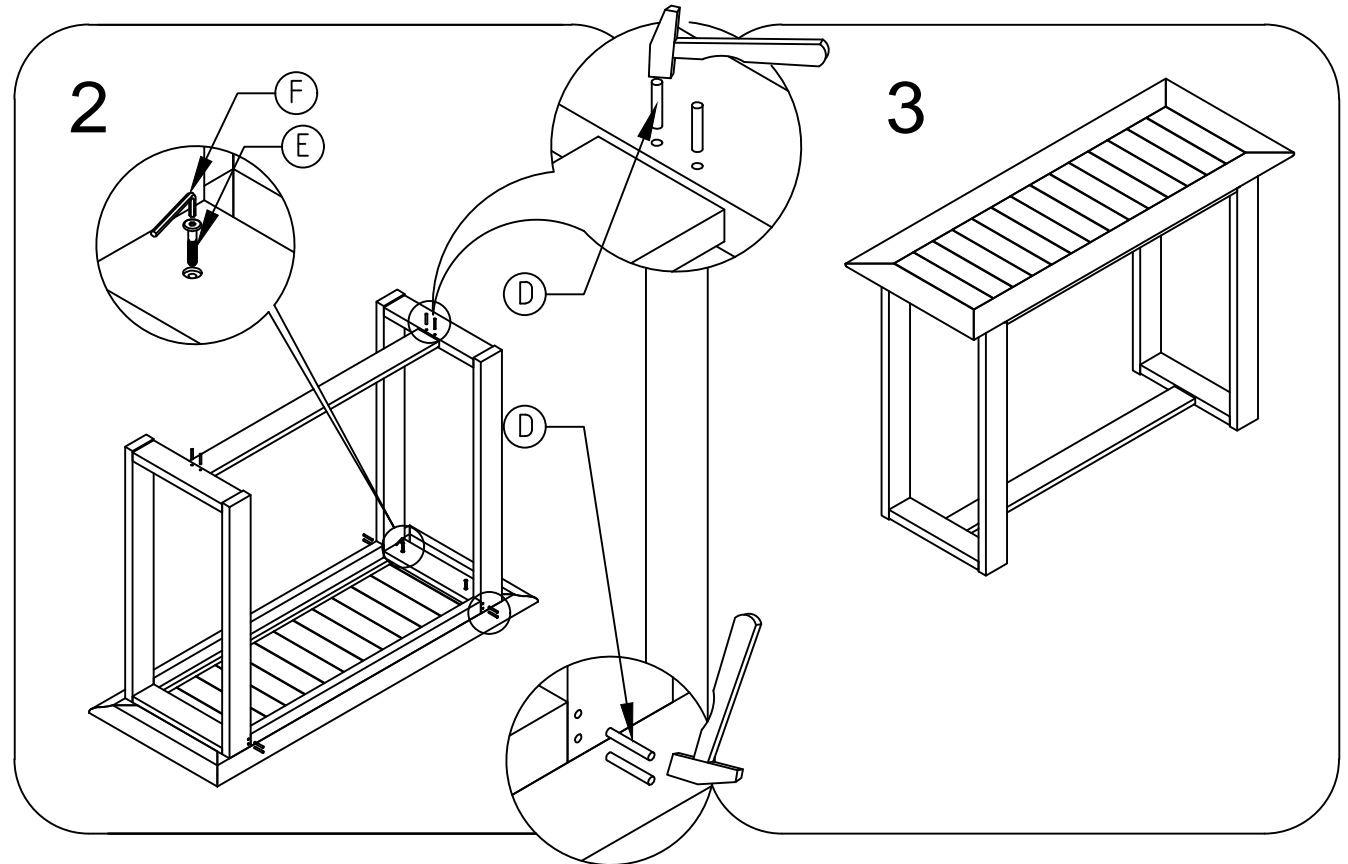

15999 - HORIZON BAR TABLE

PART LIST :

A. TOP TABLE 1 PC

B. LEG TABLE 1 PCS

C. STRETCHER 1 PC

HARDWARE :

D. WOODEN DOWEL 12 PCS

E. ALLEN BOLT 4 PCS

F. ALLEN KEY 1 PC

NOTE : Use a soft mallet hammer (not include) to prevent marking or denting wood when inserting wood dowels. Do not use excessive force to insert dowels. After inserting wood dowels, minimal sanding may be necessary to make dowel ends flush with surface

1

2

3