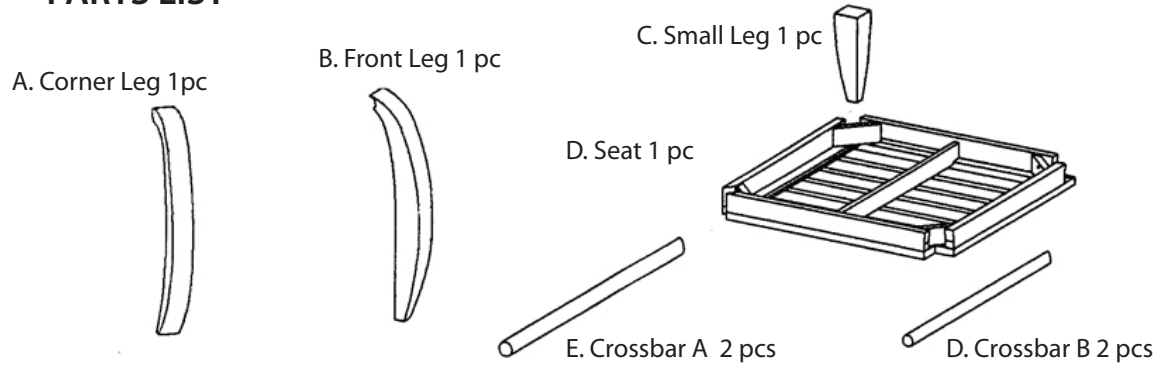

AMAN DAIS CORNER SECTIONAL - 16765

PARTS LIST

HARDWARE

g. Hexagonal Screw	8 pcs	
H. Washers	8 pcs	
I. Allen Wrench	1 pc	
J. Screw	4 pcs	
K. teakwood dowels	4 pcs	
Phillips screw driver (not included)		

IMPORTANT

Each joint is unique, precise, and will fit flush. You must match the white numbered labels with the corresponding number on piece. Put all pieces together first to assure that all joints fit flush before tapping in the wooden dowels.