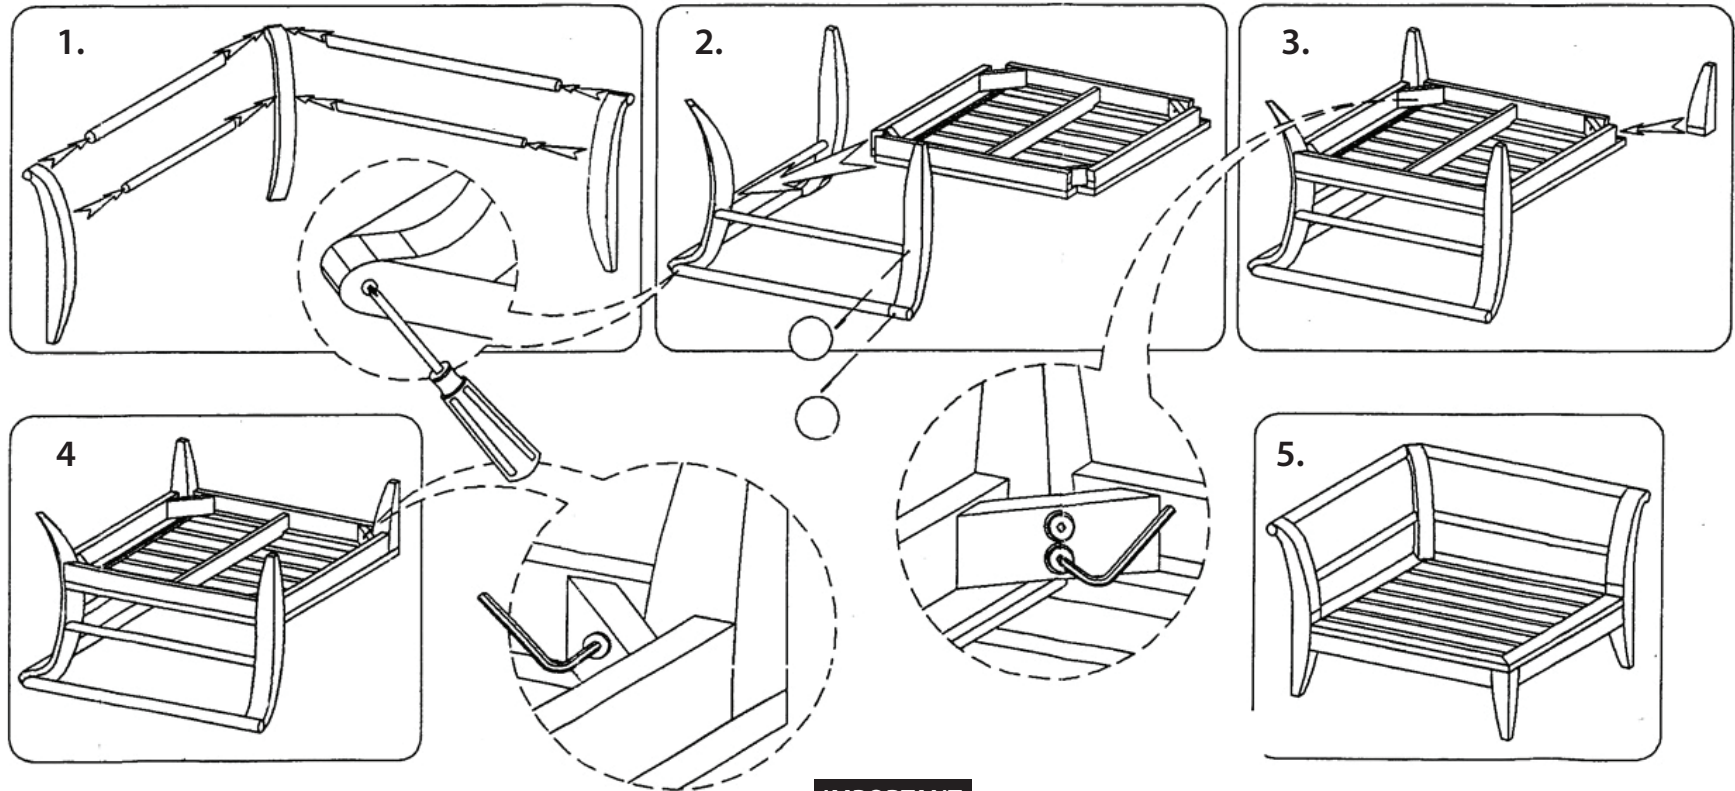

AMAN DAIS CORNER SECTIONAL - 16765

PARTS LIST

HARDWARE

g. Hexagonal Screw	8 pcs	
H. Washers	8 pcs	
I. Allen Wrench	1 pc	
J. Screw	4 pcs	
K. teakwood dowels	4 pcs	
Phillips screw driver (not included)		

IMPORTANT

Each joint is unique, precise, and will fit flush. You must match the white numbered labels with the corresponding number on piece. Put all pieces together first to assure that all joints fit flush before tapping in the wooden dowels.