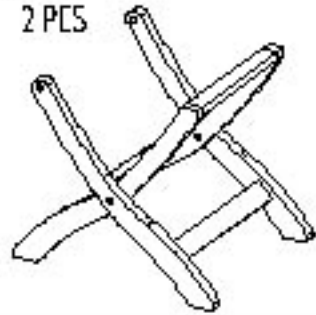

FOOT REST - 18600

PARTS LIST :

A. LEG 2 PCS

B. SEAT 1 PC

HARDWARE :

C. PEN

2 PCS

NOTE : Use a soft mallet hammer (not included) to prevent marking or denting wood when inserting wood dowels. Do not use excessive force to insert dowels. After inserting wood dowels, minimal sanding may be necessary to make dowel ends flush with surface.