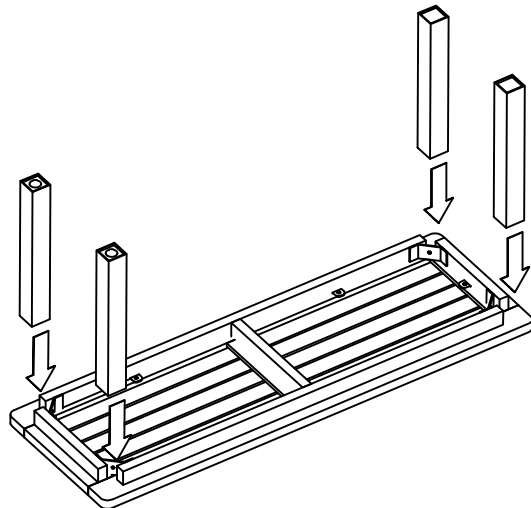

B. LEG 4 PCS

HARDWARE :

C. HEXAGONAL SCREW 4 PCS

D. FLAT WASHER 4 PCS

E. ALLEN KEY 1PC

1