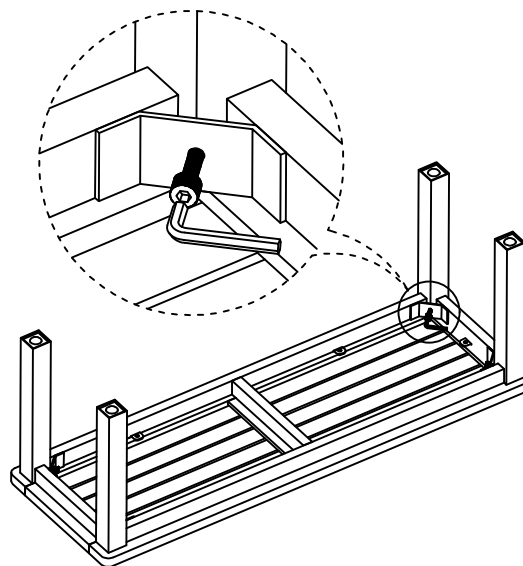

23940 - VOGUE TEAK BACKLESS BENCH

PART LIST :

A. SEATREST 1PC

B. LEG 4 PCS

HARDWARE :

C. HEXAGONAL SCREW 4 PCS

D. FLAT WASHER 4 PCS

E. ALLEN KEY 1PC

1

2

3