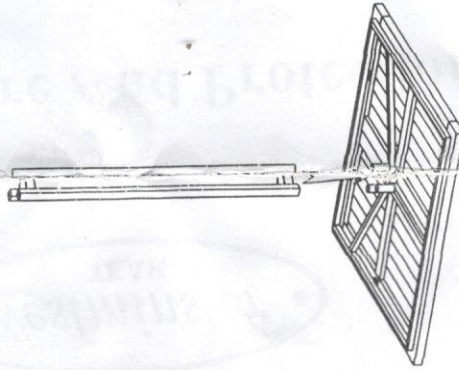

25313 - VOGUE SS BAR TABLE

PARTS LIST :

HARDWARE :

D. HEXAGONAL SCREW 3 PCS

E. SCREW 3 PCS

F. FLAT WASHERS 3 PCS

G. ALLEN KEY 1 PC

H. BRASS CUP 1 PC

TOOLS NEEDED :

J. PHILLIPS SCREWDRIVER (NOT INCLUDED)

1

2

3

4

"IMPORTANT!!"

Each joint is unique, precise and will fit flush. You must match the white numbered labels with the corresponding number on opposite piece. Put all pieces together **first** to assure that all the joints fit flush then tap in the wooden dowels"