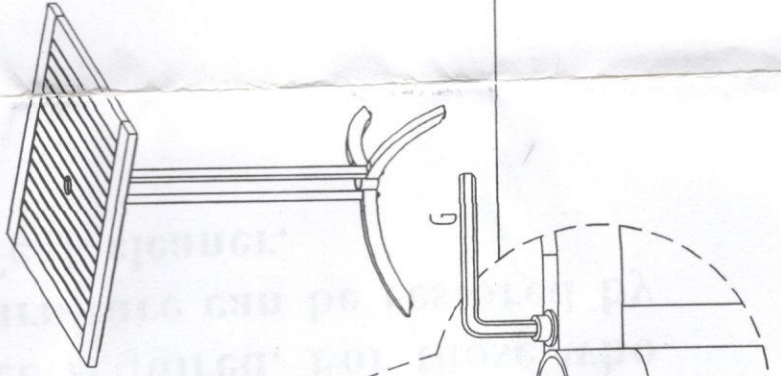

25313 - VOGUE SS BAR TABLE

PARTS LIST :

HARDWARE :

D. HEXAGONAL SCREW 3 PCS

E. SCREW 3 PCS

F. FLAT WASHERS 3 PCS

G. ALLEN KEY 1 PC

H. BRASS CUP 1 PC

TOOLS NEEDED :

J. PHILLIPS SCREWDRIVER (NOT INCLUDED)

1

2

3

4

"IMPORTANT!!"

Each joint is unique, precise and will fit flush. You must match the white numbered labels with the corresponding number on opposite piece. Put all pieces together **first** to assure that all the joints fit flush then tap in the wooden dowels"