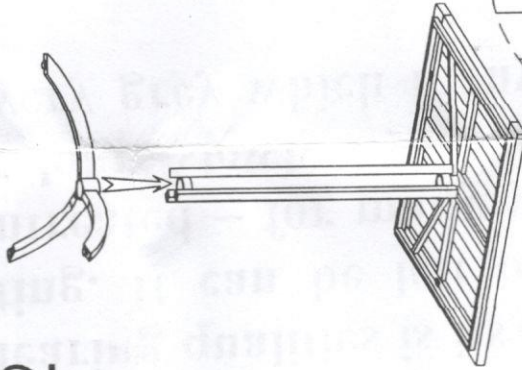

25313 - VOGUE SS BAR TABLE

PARTS LIST :

HARDWARE :

D. HEXAGONAL SCREW 3 PCS

E. SCREW 3 PCS

F. FLAT WASHERS 3 PCS

G. ALLEN KEY 1 PC

H. BRASS CUP 1 PC

TOOLS NEEDED :

J. PHILLIPS SCREWDRIVER (NOT INCLUDED)

1

2

3

4

"IMPORTANT!!"

Each joint is unique, precise and will fit flush. You must match the white numbered labels with the corresponding number on opposite piece. Put all pieces together **first** to assure that all the joints fit flush then tap in the wooden dowels"