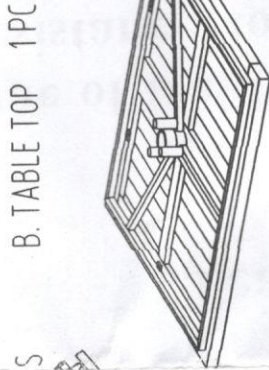

25313 - VOGUE SS BAR TABLE

PARTS LIST :

HARDWARE :

D. HEXAGONAL SCREW 3 PCS

E. SCREW 3 PCS

F. FLAT WASHERS 3 PCS

G. ALLEN KEY 1 PC

H. BRASS CUP 1 PC

TOOLS NEEDED :

J. PHILLIPS SCREWDRIVER (NOT INCLUDED)

1

2

3

4

"IMPORTANT!!"

Each joint is unique, precise and will fit flush. You must match the white numbered labels with the corresponding number on opposite piece. Put all pieces together **first** to assure that all the joints fit flush then tap in the wooden dowels"