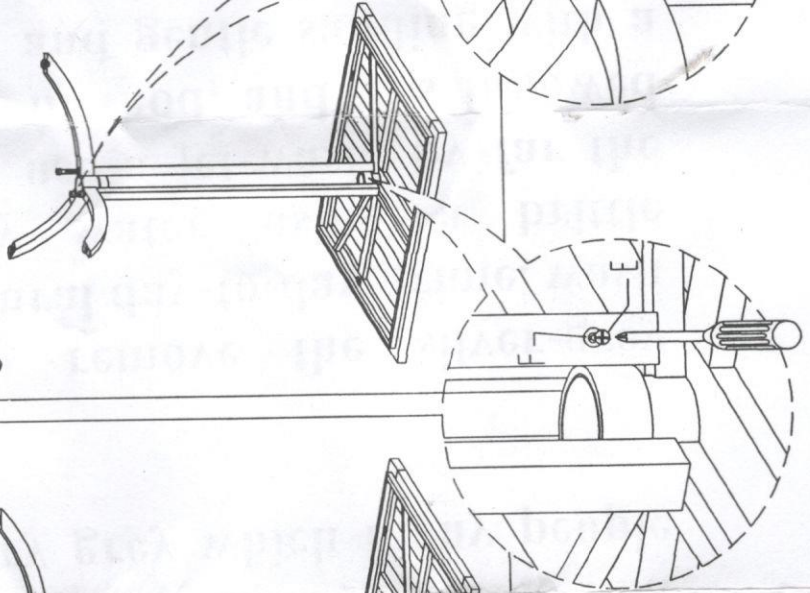

25313 - VOGUE SS BAR TABLE

PARTS LIST :

HARDWARE :

D. HEXAGONAL SCREW 3 PCS

E. SCREW 3 PCS

F. FLAT WASHERS 3 PCS

G. ALLEN KEY 1 PC

H. BRASS CUP 1 PC

TOOLS NEEDED :

J. PHILLIPS SCREWDRIVER (NOT INCLUDED)

1

2

3

4

"IMPORTANT!!"

Each joint is unique, precise and will fit flush. You must match the white numbered labels with the corresponding number on opposite piece. Put all pieces together **first** to assure that all the joints fit flush then tap in the wooden dowels"