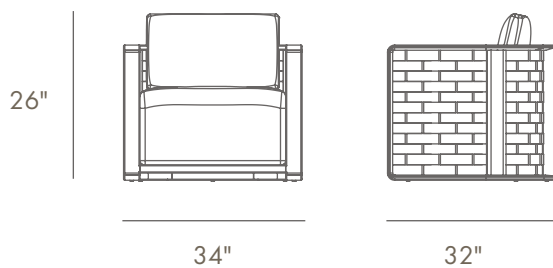

SOVEN LOUNGE CHAIR

PRODUCT ID 12101

MEASUREMENT

34" W x 32" D x 26" H

34" SW x 27.5" SD x 14.75" SH

WEIGHT 45 lbs.

ASSEMBLY

No assembly.