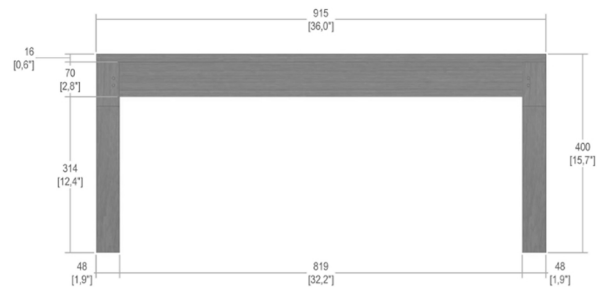

MATERIAL

Premium Grade teak from renewable Plantations.