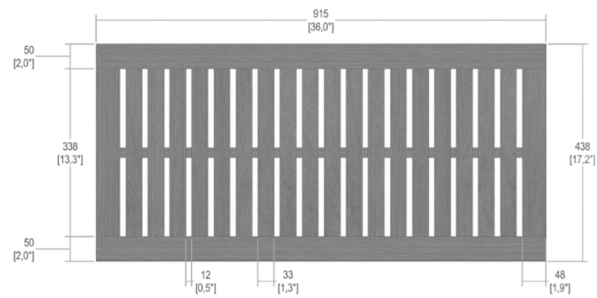

MATERIAL

Premium Grade teak from renewable Plantations.