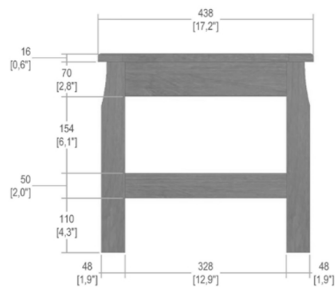

MATERIAL

Premium Grade teak from renewable Plantations.