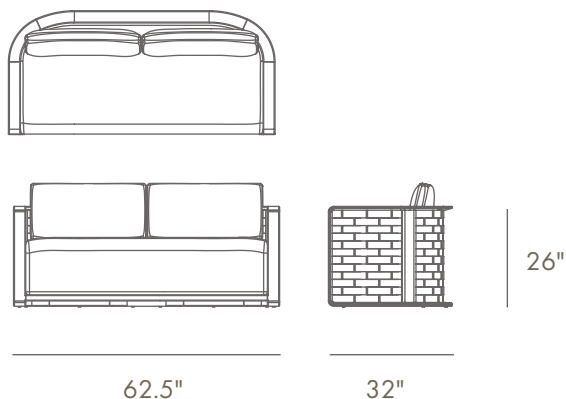

SOVEN 2-SEATER SOFA

PRODUCT ID 13101

MEASUREMENT

62.5 W x 32 D x 26 H

65.6 SW x 26 SD x 14.75 SH

WEIGHT 92 lbs.

ASSEMBLY

No assembly