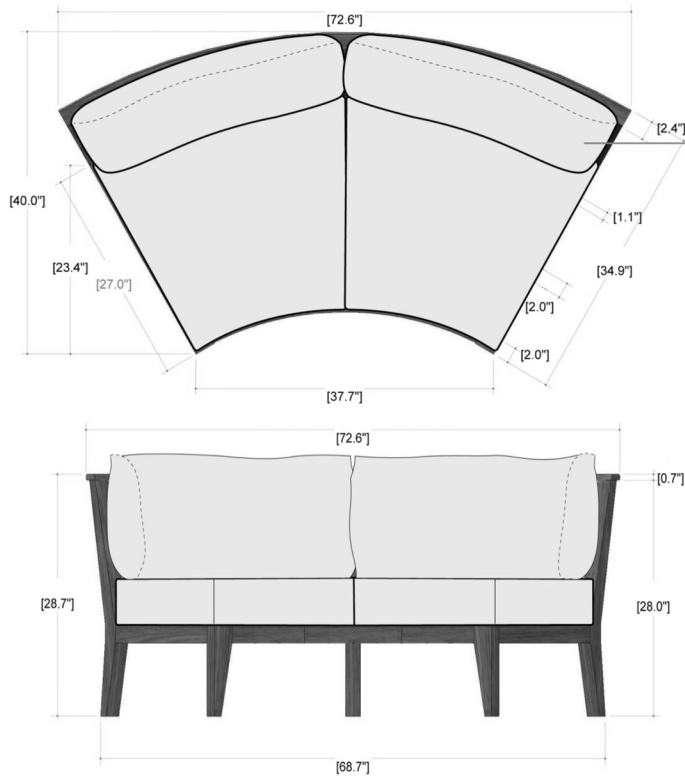

WESTMINSTER TEAK

KAFELONIA SOFA SECTION

PRODUCT ID 13343DP

MEASUREMENT

72.5" L x 40" W x 28.5" H
11.25" Frame Seat Height
17.5" Ground to Cushion Top

WEIGHT 60 lbs

ASSEMBLY

Some Assembly Required.