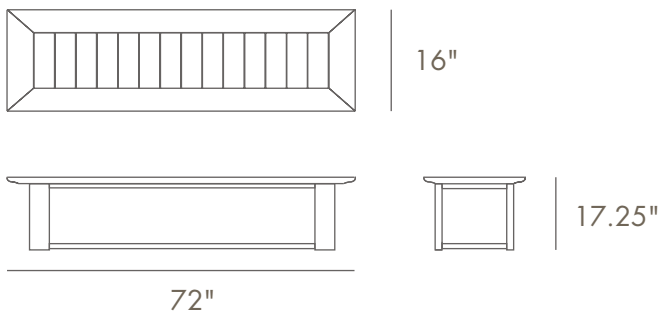

HORIZON 6 FT BACKLESS BENCH

PRODUCT ID 13909

MEASUREMENT

72" L x 16" W x 17.25" H

WEIGHT 53 lbs.

ASSEMBLY

Very Little Assembly Required.

MATERIAL