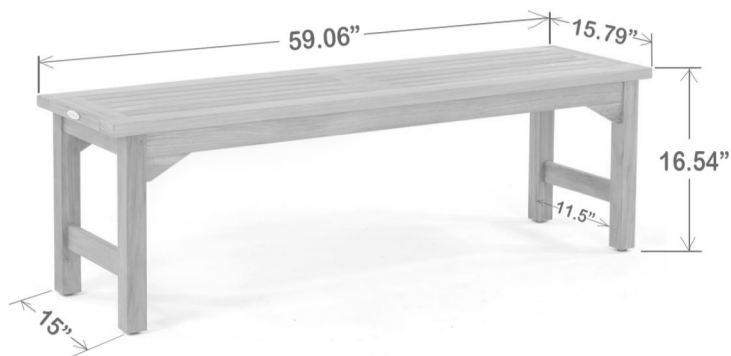

## 5 FT VERANDA TEAK BACKLESS BENCH

**PRODUCT ID** 13929

### MEASUREMENT

59.25" L x 16" W x 16.5" H

16.5" Seat Height

Seat Thickness 1"

Maximum Recommended Weight: 500 lbs.

**WEIGHT** 35 lbs