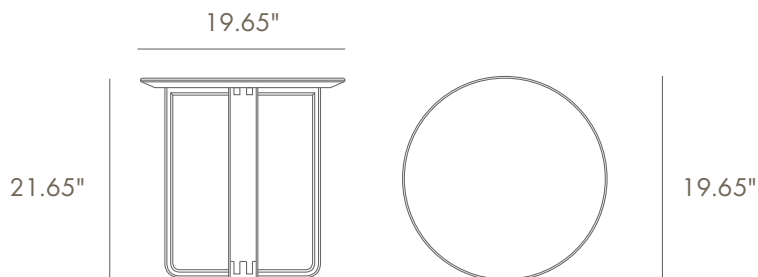

SOVEN SIDE TABLE

PRODUCT ID 14102

MEASUREMENT

19.65" Dia x 21.65" H

WEIGHT 16 lbs.

ASSEMBLY

Some Assembly.

MATERIAL