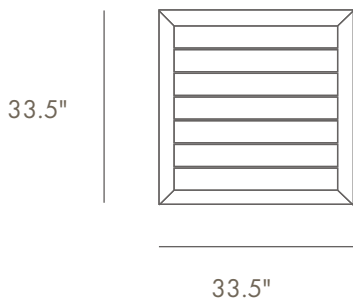

## AMAN DAIS COFFEE TABLE

**PRODUCT ID** 14315

**MEASUREMENT**

33.5" D x 33.5" W x 10.5" H

**WEIGHT** 22 lbs.

**ASSEMBLY**

Little assembly required.

**MATERIAL**