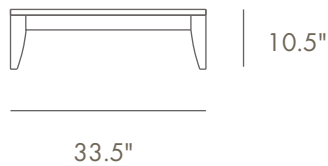

## AMAN DAIS COFFEE TABLE

**PRODUCT ID** 14315

**MEASUREMENT**

33.5" D x 33.5" W x 10.5" H

**WEIGHT** 22 lbs.

**ASSEMBLY**

Little assembly required.

**MATERIAL**