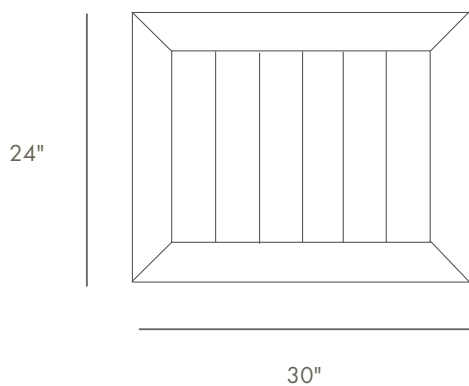

MATERIAL

Premium Grade teak from renewable plantations.
Sikaflex sealant between slats.

888.592.8325 | www.westminsterteak.com

FLORIDA | CALIFORNIA | SHOWROOM 2915 Red Hill Ave B107, Costa Mesa, CA 92626