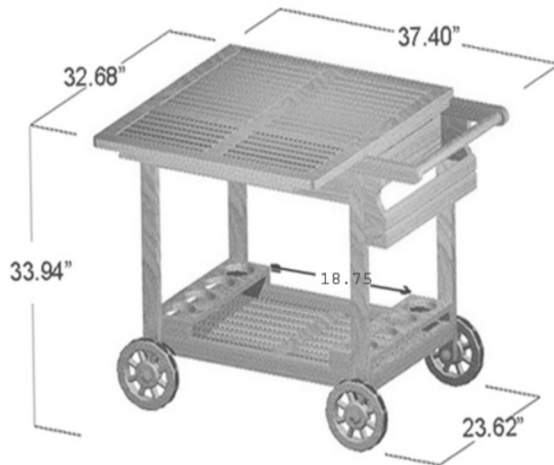

ALICANTE TEAK TROLLEY CART

PRODUCT ID 17105S

MEASUREMENT

37.5" L x 23.75" W x 34" H
Depth including Wheels - 40.5"

WEIGHT 80 lbs

ASSEMBLY

Some Assembly Required.

MATERIAL