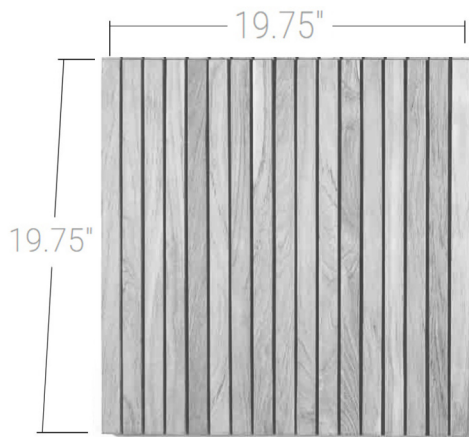

CALLEBOTISE FLOOR TILES (19.75" X 19.75")

PRODUCT ID 18403

MEASUREMENT

19.75" L x 19.75" W x 1.25" H per tile

10.75 sf per carton

Teak Polyethylene Tabs - 2.65" x 2.65" x .125"
each corner on tabs 0.4" Dia x 0.5" H

WEIGHT 25 lbs

ASSEMBLY

No Assembly Required

MATERIAL

Premium Grade teak from renewable Plantations.

888.592.8325 | www.westminsterteak.com
FLORIDA | CALIFORNIA | SHOWROOM 2915 Red Hill Ave B107, Costa Mesa, CA 92626