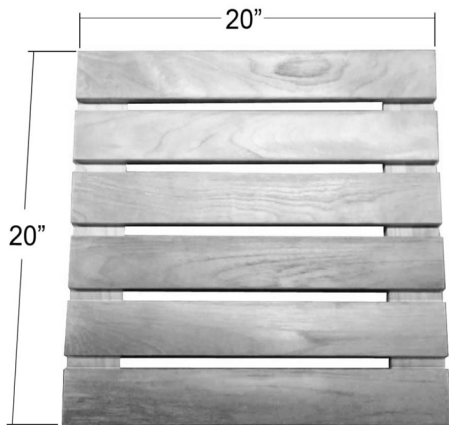

CALLEBOTISE FLOOR TILES(19.75" X 19.75")

PRODUCT ID 18490

MEASUREMENT

19.75" L x 19.75" W x 1.25" H per tile

10.75 sf per carton

Teak Polyethylene Tabs - 2.65" x 2.65" x .125"
each corner on tabs 0.4" Dia x 0.5" H

WEIGHT 27 lbs

ASSEMBLY

No Assembly Required

MATERIAL

Premium Grade teak from renewable Plantations.