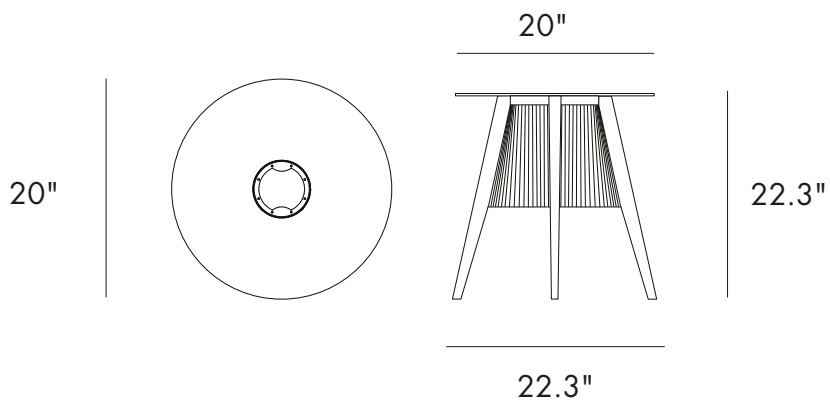

LUNA ROUND SIDE TABLE

PRODUCT ID 45104

MEASUREMENT

20" dia. x 22.3" H

Table Top Thickness - 0.5"

WEIGHT 12 lbs.

ASSEMBLY

Some Assembly required.