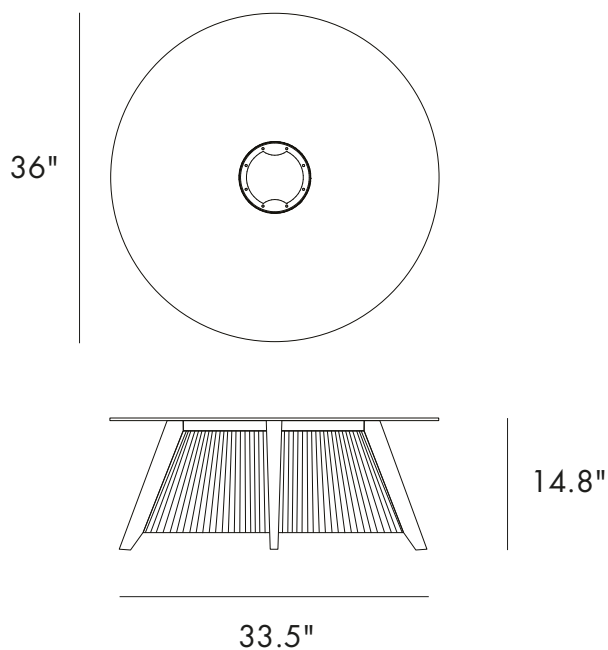

LUNA COFFEE TABLE

PRODUCT ID 45105

MEASUREMENT

36" Dia x 14.8" H

Table Top Thickness - 0.5"

WEIGHT 45 lbs.

ASSEMBLY

Some Assembly required.